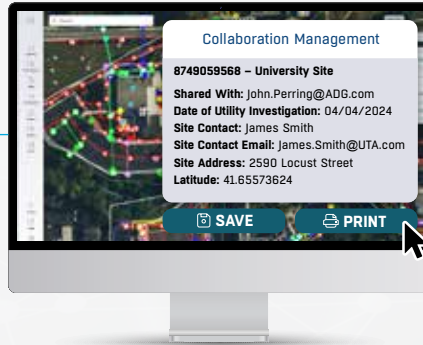

## INTEGRATE SEAMLESSLY

SiteMap® lets you put your key players on one integrated team, gives them the information they need, and the power to use it. Alleviate top-down information sharing by curating your administrative work group. SiteMap® provides them with secure, accurate & aggregated data for sites across your portfolio so they can act with confidence and accountability.

Critical data can be lost across outdated platforms, fragmented, inaccurate as built, and siloed institutional information. SiteMap® creates an aggregated, historical, single source of truth – with as built, updated as often as you need for as many sites as you need – to eliminate data loss and the costly mistakes that come with it.