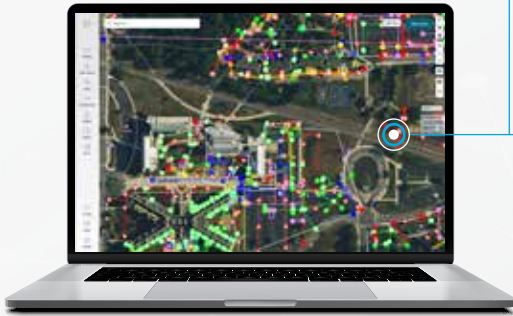

CONTROL DATA CONTROL DAMAGE

EMPOWER YOUR TEAM