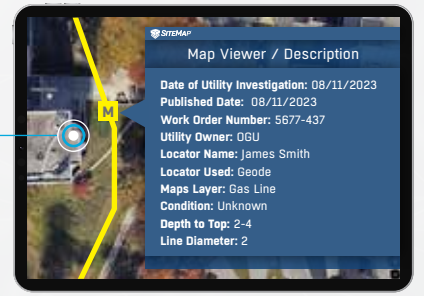

■ Jason Schaff
Sr. VP of Marketing & SiteMap® Product Executive

EMPOWER YOUR TEAM

SiteMap® lets you put your key players on one integrated team, gives them the information they need, and the power to use it. Alleviate top-down information sharing by curating your administrative work group. SiteMap® provides them with secure, accurate & aggregated data for sites across your portfolio so they can act with confidence and accountability.

ELIMINATE DATA LOSS

Critical data can be lost across outdated platforms, fragmented, inaccurate as built, and siloed institutional information. SiteMap® creates an aggregated, historical, single source of truth – with as built, updated as often as you need for as many sites as you need – to eliminate data loss and the costly mistakes that come with it.

INTEGRATE SEAMLESSLY

While SiteMap® contains its own intuitive GIS component, it can also easily integrate with your existing GIS software to provide an extra layer of safety and security for your data – powered by GPRS’ 99.8% accuracy rating across more than 400,000 jobs.