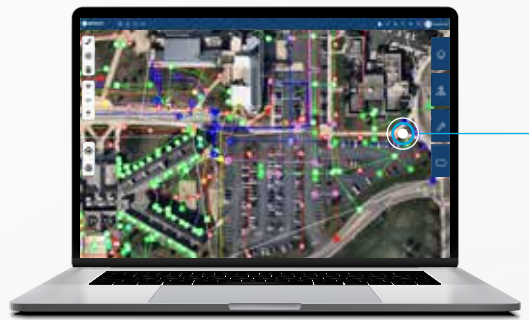

EMPOWER YOUR TEAM

SiteMap® lets you put your key players on one integrated team, gives them the information they need, and the power to use it. Alleviate top-down information sharing by curating your administrative work group. SiteMap® provides them with secure, accurate & aggregated data for sites across your portfolio so they can act with confidence and accountability.