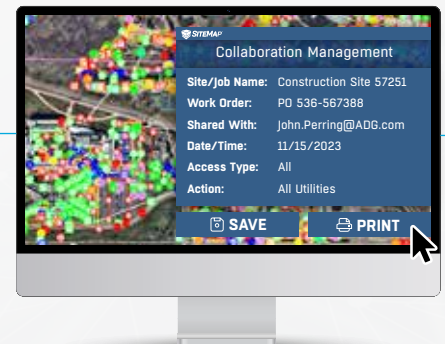

ELIMINATE DATA LOSS

Critical data can be lost across outdated platforms, fragmented, inaccurate as built, and siloed institutional information. SiteMap® creates an aggregated, historical, single source of truth – with as built, updated as often as you need for as many sites as you need – to eliminate data loss and the costly mistakes that come with it.