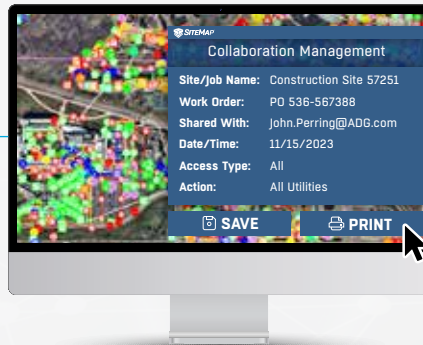

CONTROL DATA CONTROL DAMAGE

EMPOWER YOUR TEAM

ELIMINATE DATA LOSS

INTEGRATE SEAMLESSLY

SiteMap® lets you put your key players on one integrated team, gives them the information they need, and the power to use it. Alleviate top-down information sharing by curating your administrative work group. SiteMap® provides them with secure, accurate & aggregated data for sites across your portfolio so they can act with confidence and accountability.

Critical data can be lost across outdated platforms, fragmented, inaccurate as built, and siloed institutional information. SiteMap® creates an aggregated, historical, single source of truth – with as built, updated as often as you need for as many sites as you need – to eliminate data loss and the costly mistakes that come with it.