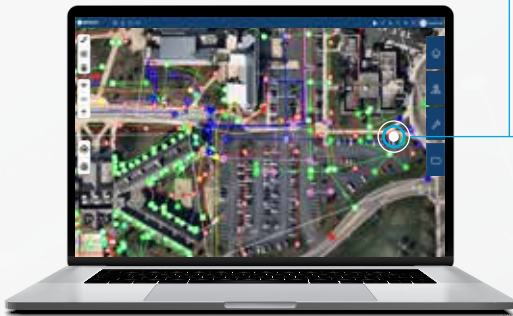

CONTROL DATA CONTROL DAMAGE

EMPOWER YOUR TEAM

ELIMINATE DATA LOSS

INTEGRATE SEAMLESSLY

SiteMap® lets you put your key players on one integrated team, gives them the information they need, and the power to use it. Alleviate top-down information sharing by curating your administrative work group. SiteMap® provides them with secure, accurate & aggregated data for sites across your portfolio so they can act with confidence and accountability.

Critical data can be lost across outdated platforms, fragmented, inaccurate as built, and siloed institutional information. SiteMap® creates an aggregated, historical, single source of truth – with as built, updated as often as you need for as many sites as you need – to eliminate data loss and the costly mistakes that come with it.

While SiteMap® contains its own intuitive GIS component, it can also easily integrate with your existing GIS software to provide an extra layer of safety and security for your data – powered by GPRS' 99.8% accuracy rating across more than 400,000 jobs.

SITEMAP® TEAM EMPOWERS YOUR TEAM TO COLLECT, UPLOAD, AND SECURELY SHARE AGGREGATED SUBSURFACE AND VITAL AS BUILT INFORMATION ON ANY ASSET GPRS HAS SCANNED TO ELIMINATE DATA BOTTLENECKS, INCREASE OVERSIGHT & ACCOUNTABILITY, AND PUT THE PEOPLE YOU TRUST IN CONTROL WHEN YOU NEED IT MOST.